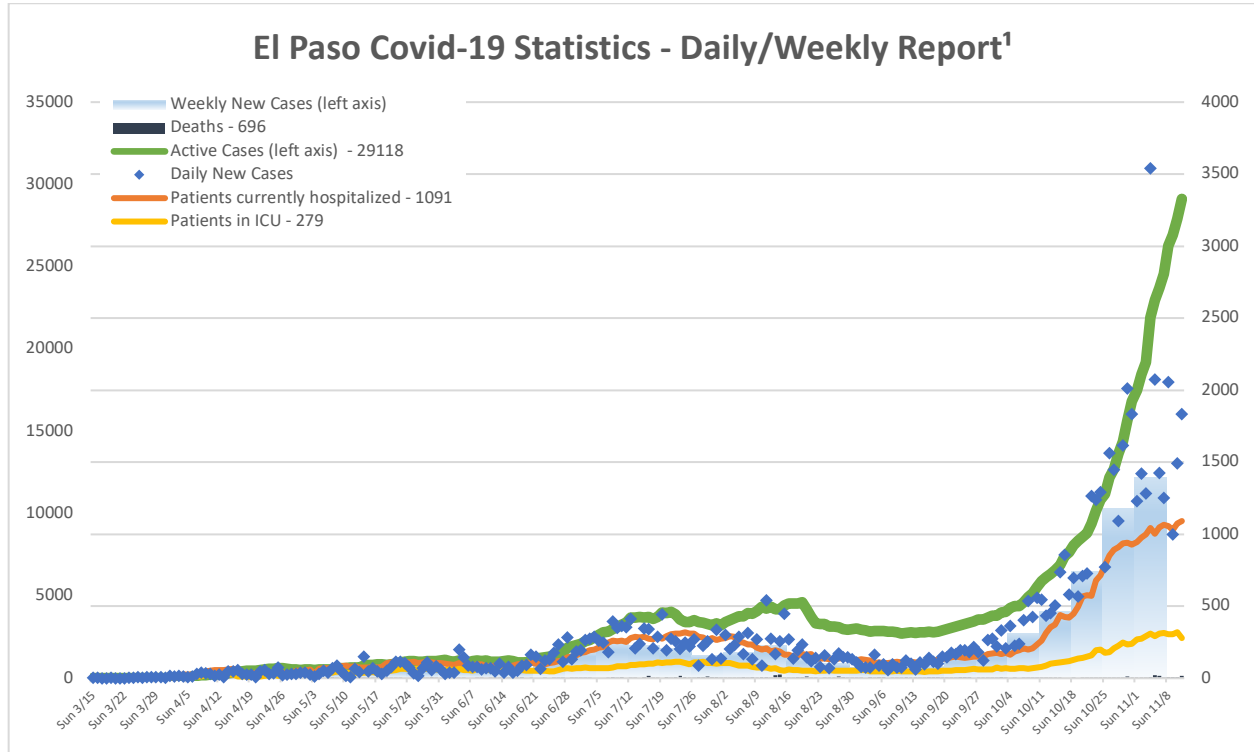

- Summary:**
- ▶ **800+ new cases (900+ delayed reports); 900+ new active cases (record total)**
 - ▶ **Hospitalizations higher (new record total), ICU patients lower**
 - ▶ **14 deaths reported today in El Paso, 43 in Juárez**
 - ▶ **1 in 30 are currently infected with the coronavirus in El Paso**

Local Covid-19 Stats

El Paso Deaths¹ as of 11/11	696	↑ 14
Cd. Juárez Deaths² as of 11/8	1573	↑ 43
Test Positivity Rate¹ 7-day average in El Paso as of 11/10	20.5%	▲ 3.2%
Hospitalization Rate¹ Cases who are hospitalized as of 11/11	3.7%	▼ 0.1%
Hospital Utilization Rate¹ Staffed hosp. beds with Covid, as of 11/11	62.2%	▲ 0.9%

West Texas Covid-19 Stats³

As of November 10, 2020

	Total	Active	Deaths
Brewster Co. Alpine	279	37 ▼	5
Culberson Co. Van Horn	131	42	3
Hudspeth Sierra Blanca	122	34	3
Jeff Davis Co. Fort Davis	24	4	0
Loving County	0	0	0
Presidio Co. Marfa	197	75	7
Reeves Co. Pecos	306	56 ▼	7
Ward Co. Monahans	179	22 ▼	4
Winkler Co. Kermit	170	34	5