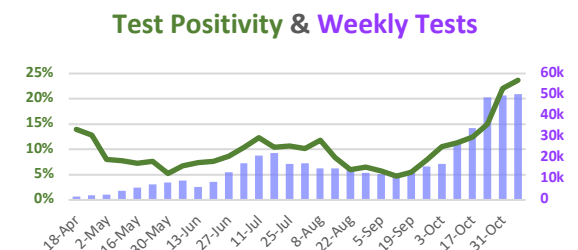

Local Covid-19 Stats

El Paso Deaths¹ as of 11/11	696	↑ 14
Cd. Juárez Deaths² as of 11/8	1573	↑ 43
Test Positivity Rate¹ 7-day average in El Paso as of 11/10	20.5%	▲ 3.2%
Hospitalization Rate¹ Cases who are hospitalized as of 11/11	3.7%	▼ 0.1%
Hospital Utilization Rate¹ Staffed hosp. beds with Covid, as of 11/11	62.2%	▲ 0.9%

West Texas Covid-19 Stats³

As of November 10, 2020

	Total	Active	Deaths
Brewster Co. Alpine	279	37 ▼	5
Culberson Co. Van Horn	131	42	3
Hudspeth Sierra Blanca	122	34	3
Jeff Davis Co. Fort Davis	24	4	0
Loving County	0	0	0
Presidio Co. Marfa	197	75	7
Reeves Co. Pecos	306	56 ▼	7
Ward Co. Monahans	179	22 ▼	4
Winkler Co. Kermit	170	34	5