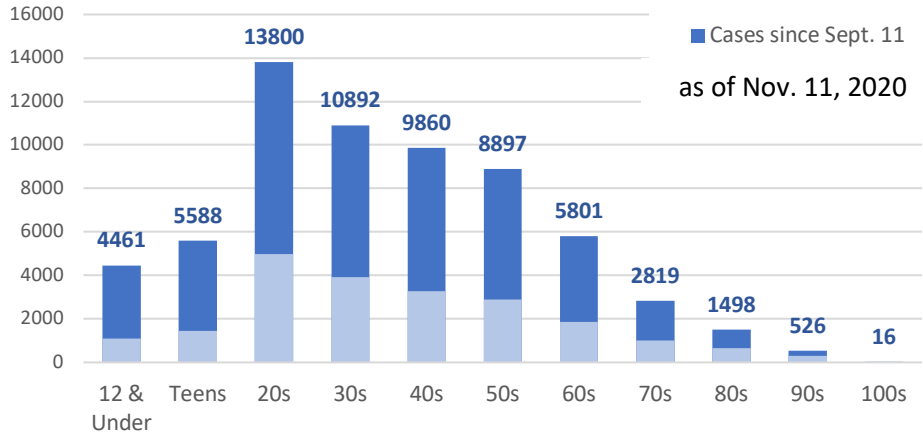

- Summary:**
- ▶ **800+ new cases (900+ delayed reports); 900+ new active cases (record total)**
 - ▶ **Hospitalizations higher (new record total), ICU patients lower**
 - ▶ **14 deaths reported today in El Paso, 43 in Juárez**
 - ▶ **1 in 30 are currently infected with the coronavirus in El Paso**

Local Covid-19 Stats

El Paso Deaths¹ as of 11/11	696	↑ 14
Cd. Juárez Deaths² as of 11/8	1573	↑ 43
Test Positivity Rate¹ 7-day average in El Paso as of 11/10	20.5%	▲ 3.2%
Hospitalization Rate¹ Cases who are hospitalized as of 11/11	3.7%	▼ 0.1%
Hospital Utilization Rate¹ Staffed hosp. beds with Covid, as of 11/11	62.2%	▲ 0.9%

West Texas Covid-19 Stats³

As of November 10, 2020

	Total	Active	Deaths
Brewster Co. Alpine	279	37 ▼	5
Culberson Co. Van Horn	131	42	3
Hudspeth Sierra Blanca	122	34	3
Jeff Davis Co. Fort Davis	24	4	0
Loving County	0	0	0
Presidio Co. Marfa	197	75	7
Reeves Co. Pecos	306	56 ▼	7
Ward Co. Monahans	179	22 ▼	4
Winkler Co. Kermit	170	34	5

Total Covid-19 Cases in El Paso - By Age Group¹

Total Covid-19 Deaths in El Paso - By Age Group¹

Covid-19 Mortality Rate - By Age Group¹

Covid-19 Cases Around Texas³

As of November 10, 2020

	Population	Total Cases per 10,000	Active Cases per 10,000
El Paso County El Paso	876,120	749	322
Harris County Houston	4,978,845	337	57
Dallas County Dallas	2,734,111	377	41
Tarrant County Fort Worth	2,143,755	313	39
Bexar County San Antonio	2,093,502	274	17
Travis County Austin	1,291,502	258	10
Hidalgo County RGV-McAllen	870,366	424	26
Cameron County RGV-Brownsville	427,881	578	22
Webb County Laredo	276,183	588	46
Texas Statewide	29,677,668	328	45