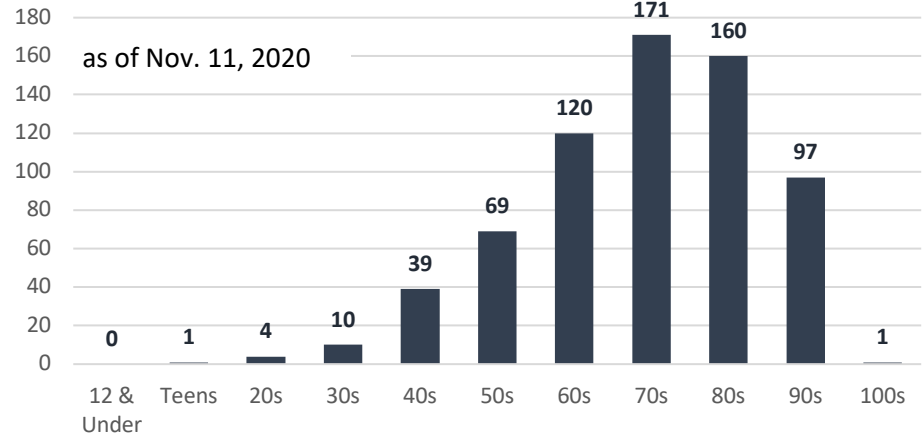

West Texas Covid-19 Stats³

As of November 10, 2020

	Total	Active	Deaths
Brewster Co. Alpine	279	37 ▼	5
Culberson Co. Van Horn	131	42	3
Hudspeth Sierra Blanca	122	34	3
Jeff Davis Co. Fort Davis	24	4	0
Loving County	0	0	0
Presidio Co. Marfa	197	75	7
Reeves Co. Pecos	306	56 ▼	7
Ward Co. Monahans	179	22 ▼	4
Winkler Co. Kermit	170	34	5

Total Covid-19 Cases in El Paso - By Age Group¹

Total Covid-19 Deaths in El Paso - By Age Group¹

Covid-19 Mortality Rate - By Age Group¹

Covid-19 Cases Around Texas³

As of November 10, 2020

	Population	Total Cases per 10,000	Active Cases per 10,000
El Paso County El Paso	876,120	749	322
Harris County Houston	4,978,845	337	57
Dallas County Dallas	2,734,111	377	41
Tarrant County Fort Worth	2,143,755	313	39
Bexar County San Antonio	2,093,502	274	17
Travis County Austin	1,291,502	258	10
Hidalgo County RGV-McAllen	870,366	424	26
Cameron County RGV-Brownsville	427,881	578	22
Webb County Laredo	276,183	588	46
Texas Statewide	29,677,668	328	45