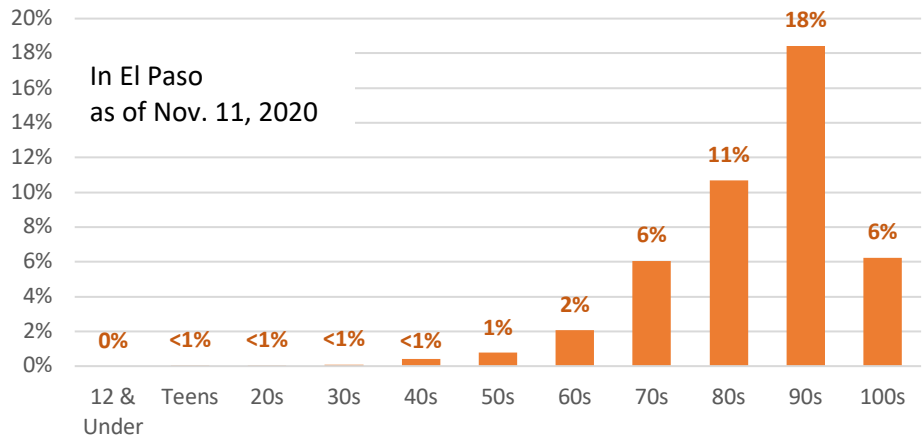

Covid-19 Mortality Rate - By Age Group¹