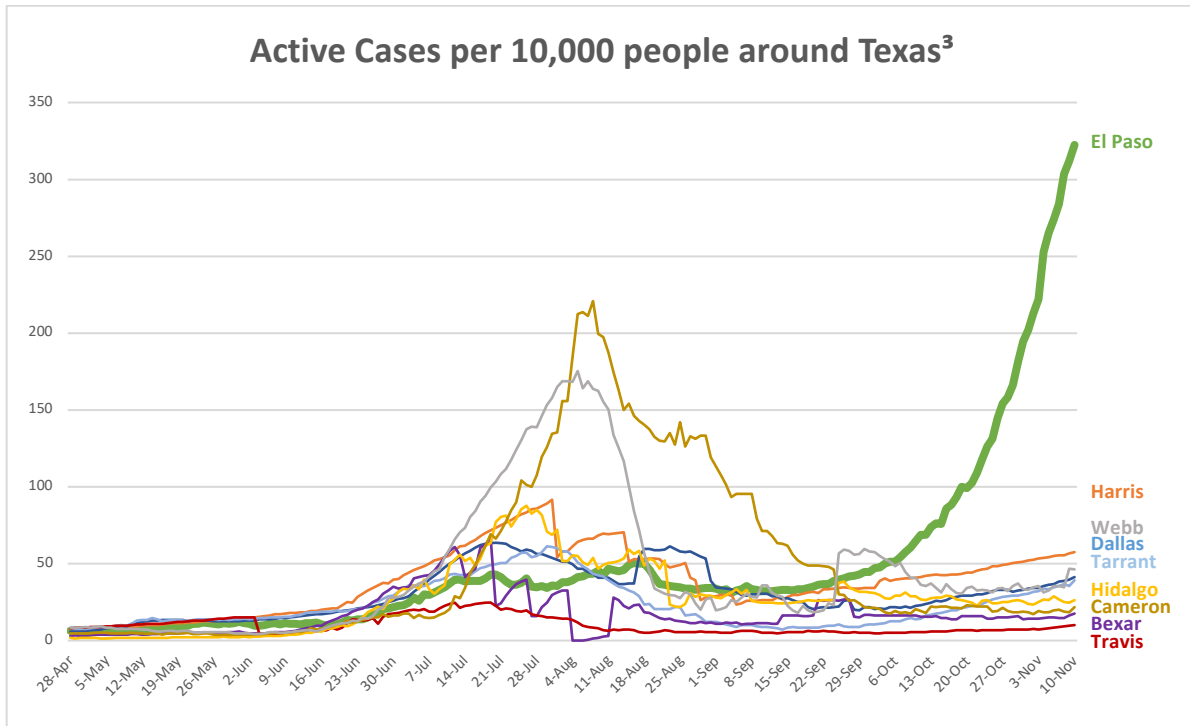

- Summary:**
- ▶ **800+ new cases (900+ delayed reports); 900+ new active cases (record total)**
 - ▶ **Hospitalizations higher (new record total), ICU patients lower**
 - ▶ **14 deaths reported today in El Paso, 43 in Juárez**
 - ▶ **1 in 30 are currently infected with the coronavirus in El Paso**

West Texas Covid-19 Stats³

As of November 10, 2020

	Total	Active	Deaths
Brewster Co. Alpine	279	37 ▼	5
Culberson Co. Van Horn	131	42	3
Hudspeth Sierra Blanca	122	34	3
Jeff Davis Co. Fort Davis	24	4	0
Loving County	0	0	0
Presidio Co. Marfa	197	75	7
Reeves Co. Pecos	306	56 ▼	7
Ward Co. Monahans	179	22 ▼	4
Winkler Co. Kermit	170	34	5

Total Covid-19 Cases in El Paso - By Age Group¹

Total Covid-19 Deaths in El Paso - By Age Group¹

Covid-19 Mortality Rate - By Age Group¹

Covid-19 Cases Around Texas³

As of November 10, 2020

	Population	Total Cases per 10,000	Active Cases per 10,000
El Paso County El Paso	876,120	749	322
Harris County Houston	4,978,845	337	57
Dallas County Dallas	2,734,111	377	41
Tarrant County Fort Worth	2,143,755	313	39
Bexar County San Antonio	2,093,502	274	17
Travis County Austin	1,291,502	258	10
Hidalgo County RGV-McAllen	870,366	424	26
Cameron County RGV-Brownsville	427,881	578	22
Webb County Laredo	276,183	588	46
Texas Statewide	29,677,668	328	45